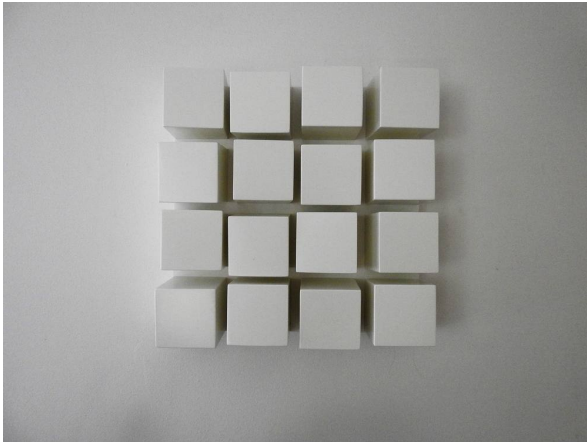

# White Coral

**Artist:** Carl Möller

**Product Code:** CAMS-whitecoral

**Availability:** 1

**Dimensions:** 13.00cm x 46.00cm x  
46.00cm

**Price:** €1.417,00

## Description

Wall sculpture made of mdf, coated with epoxy resin and paint.

Sizes: 460 x 460 x 130 mm