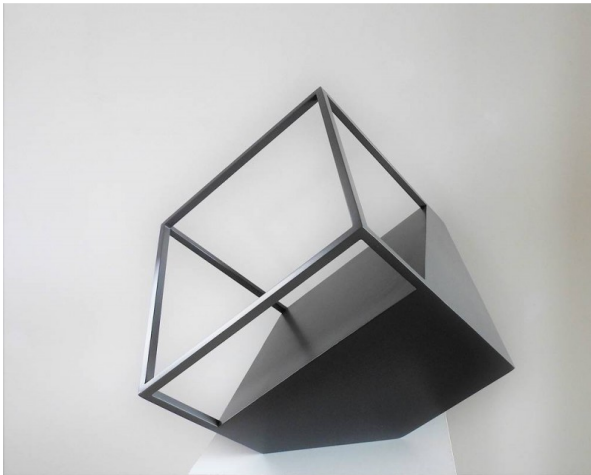

Steel 85 "no title"

Artist: Carl Möller

Product Code: CAMS-steel85

Availability: 1

Transport weight: 15.00kg

Dimensions: 450.00mm x 450.00mm x 450.00mm

Price: €1.884,00

Description

Sculpture made of welded steel painted in 1 color.
Sizes: 450 x 450 x 450 mm

Specifications

Unique

Product Gallery