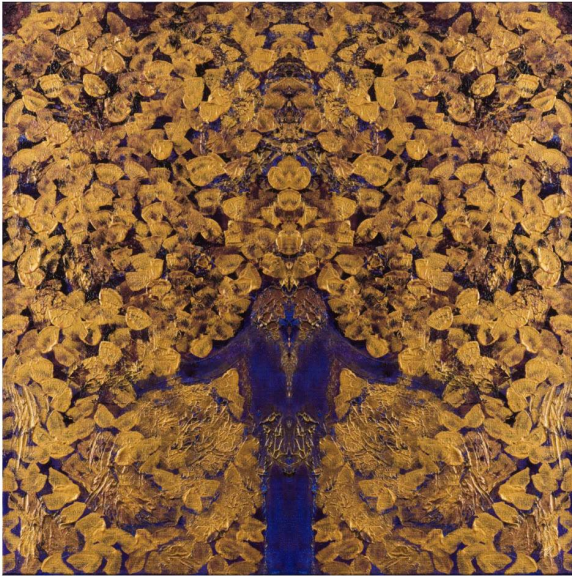

# Tree of Life

**Artist:** Anita de Leeuw

**Product Code:** ADLP-treeoflife

**Availability:** 1

**Dimensions:** 4.00cm x 120.00cm x  
120.00cm

**Price:** €2.900,00

## Description

De Tree of Life is verbinding tussen hemel en aarde. Wanneer liefde overwint zal onbevangenheid terugkeren.

## Specifications

Photo of original painting printed on dibond in liquid gloss.

Sizes 120 x 120 cm

Limited edition of 20