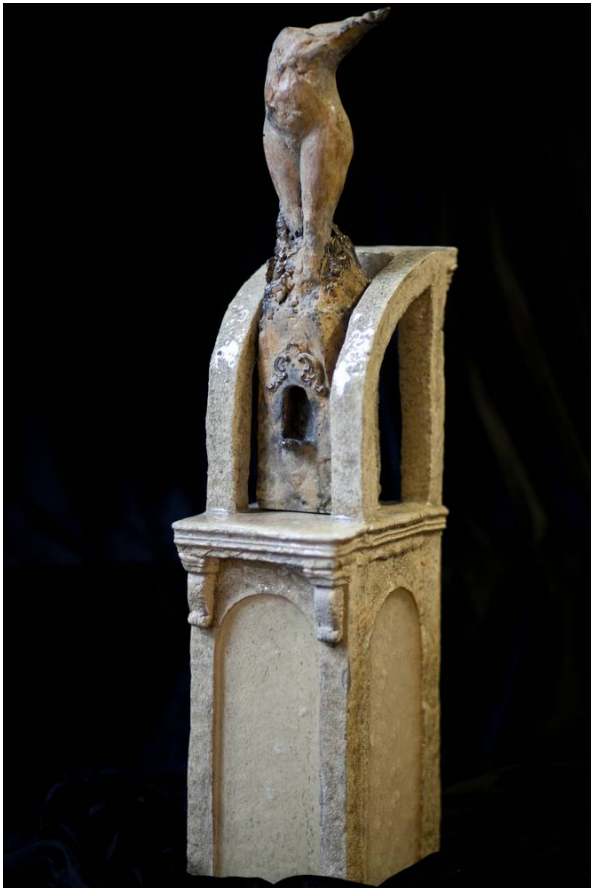

## Mektub

**Artist:** Anat Ratzabi

**Product Code:** ANRS-mektub

**Availability:** 1

**Dimensions:** 15.00cm x 15.00cm x 56.00cm

**Price:** €2.500,00

### Description

This sculpture is part of the series "Songs of Solomon"

The sculptures of Anat Ratzabi are engaged and enriched by her own written poems, quotes and inspirations from Song of Songs (King Solomon) and the legend of queen Sheba. The recent work of Anat is poetic, sensitive and contains a narrative sense. A sculpture carry a message and is telling the stories and tales of the nomadic and intellectual life journey as a women and artist living in the Diaspora. As monuments for life essential moments, the sculptures describes concepts that appears ones the artist continually challenge herself to maintain an authentic dialog with life. In her eyes: "Reality reveals its own poetry"

Other sculptures in this series are: Sheba and Landscape.

## Specifications

Unique bronze sculpture on a pedestal of stoneware.

Sizes: 56 x 15 x 15 cm