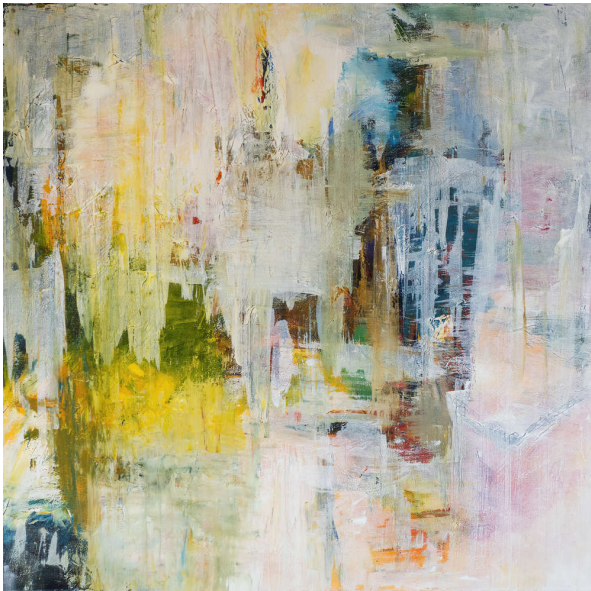

# Discovery

**Artist:** Ellen Reuver

**Product Code:** ELRP-discovery

**Availability:** 1

**Dimensions:** 4.00cm x 100.00cm x 100.00cm

**Price:** €5.000,00

## Description

Painting made of oil on linen

Sizes: 100 x 100 x 4 cm