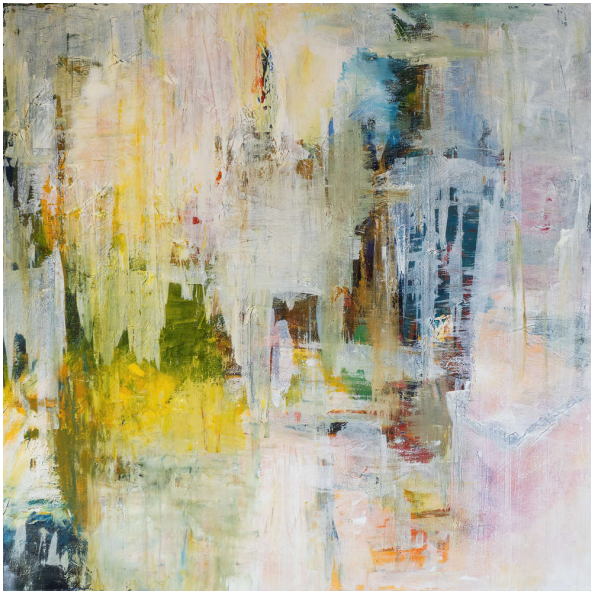

Discovery

Artist: Ellen Reuver

Product Code: ELRP-discovery

Availability: 1

Dimensions: 4.00cm x 100.00cm x 100.00cm

Price: €5.000,00

Description

Painting made of oil on linen

Sizes: 100 x 100 x 4 cm

Specification

Price

From € 1.000 to € 3.000
