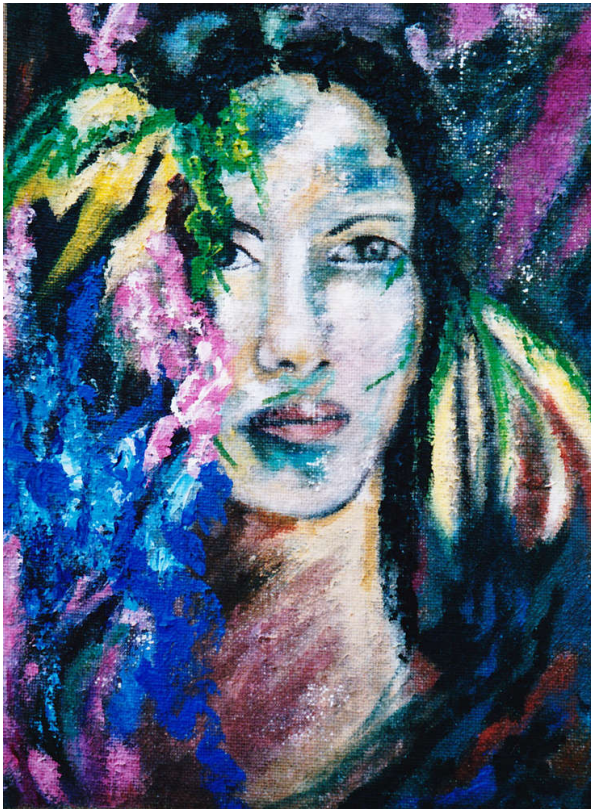

Winter parade

Artist: Lieve Ophalvens

Product Code: LIOP-winterparade

Availability: 1

Dimensions: 2.00cm x 40.00cm x 65.00cm

Price: €895,00

Description

Part of a special series consisting of 4 artworks: Painted on rough canvas, i.e. the authentic potato sack, so that very rough brown jute. This is first stretched, treated with glue, then white gesso, and only then the layers of paint: Several layers of pastels, acrylic paint, finally oil paint, so each work consists of a minimum of 8 layers. To prevent light from continuing to get through at the rear, a white opaque plate has been fitted at the rear.

Specifications

Painting made of multiple layers of acrylic, pastel and oil on rough canvas.
Sizes: 50 x 60 cm