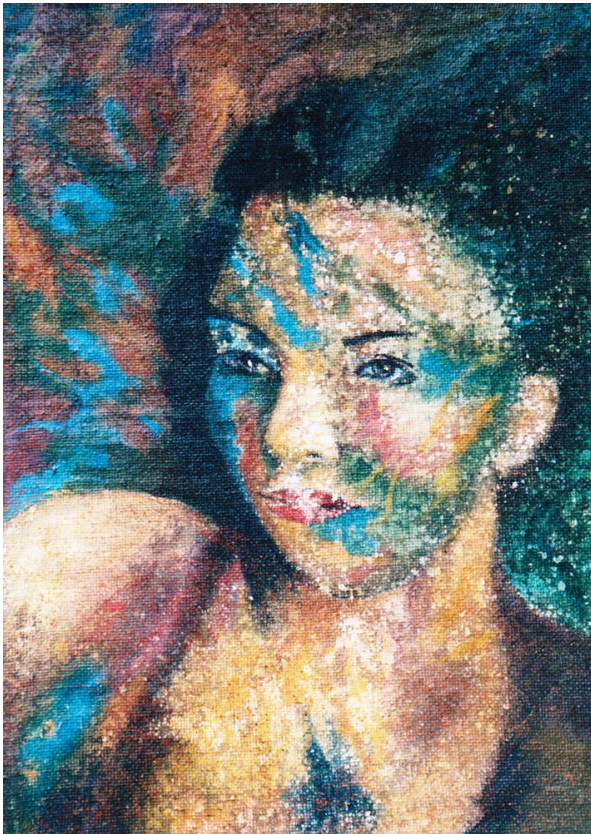

Immersion

Artist: Lieve Ophalvens

Product Code: LIOP-immersion

Availability: 1

Dimensions: 2.00cm x 58.00cm x 71.00cm

Price: €1.095,00

Description

Part of a special series consisting of 4 artworks: Painted on rough canvas, i.e. the authentic potato sack, so that very rough brown jute. This is first stretched, treated with glue, then white gesso, and only then the layers of paint: Several layers of pastels, acrylic paint, finally oil paint, so each work consists of a minimum of 8 layers. To prevent light from continuing to get through at the rear, a white opaque plate has been fitted at the rear.

Specifications

Painting made of multiple layers of acrylic, pastel and oil on rough canvas.
Sizes: 58 x 71 cm