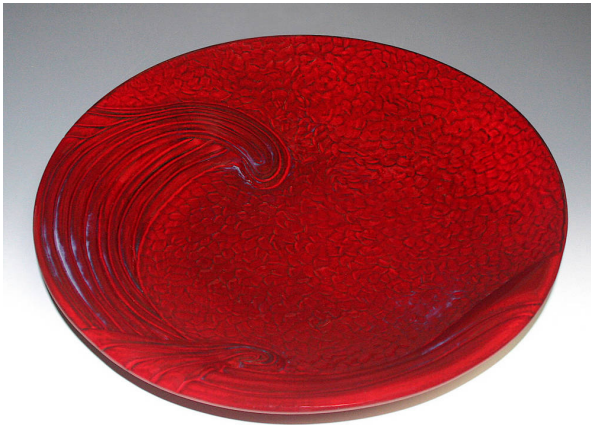

Wave

Artist: Swanica Ligtenberg

Product Code: SWLC-wave

Availability: 1

Dimensions: 7.00cm x 43.00cm x 43.00cm

Price: €1.575,00

Description

From the series "Plates Kamakura Red"

Specifications

Unique plate "Kamakura Red".

Sizes: 43 x 43 x 7 cm

Product Gallery