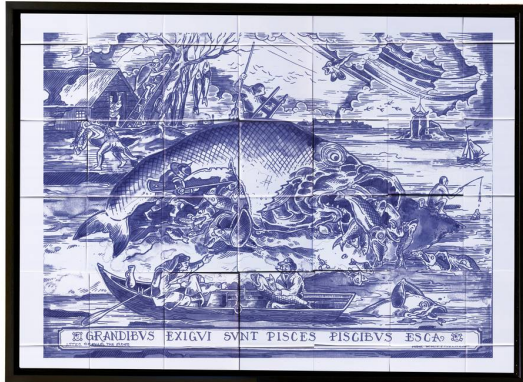

## Tile painting Pisces Bruegel

**Artist:** Royal Delft  
**Product Code:** RODC-piscesbruegel  
**Availability:** 10  
**Dimensions:** 1.00cm x 103.00cm x 75.00cm

**Price: €13.500,00**

### Description

Delft Blue pottery and tattoos may not be the most obvious combination, but they have more in common than thought. Parallels can be found in origin, meaning, craft and mastery. Especially for this collaboration, Henk Schiffmacher has made a number of unique objects with the master painters of Royal Delft, where the two worlds literally touch. This Delft Blue tile painting is drawn after the original by Pieter Bruegel. This tile painting is a limited edition of which just 10 will be made. The tilepainting comes with a certificate of authenticity.

### Specifications

Sizes: 75 x 103 cm