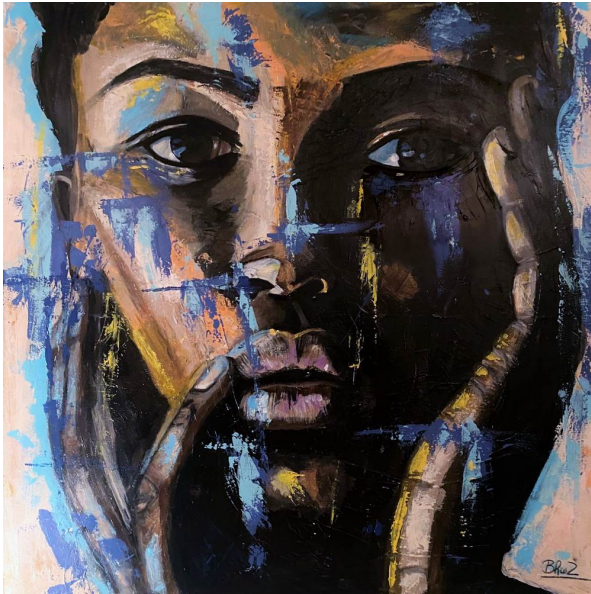

Lily

Artist: Bianca Ruizendaal

Product Code: BIRP-lily

Availability: 1

Dimensions: 2.00cm x 100.00cm x 100.00cm

Price: €1.650,00

Description

The Lily, a flower that is both a symbol of birth and decay. With her penetrating look, Lily also has a dark and light side.

Specifications

Painting made of acrylic on canvas with sizes 100 x 100 cm.